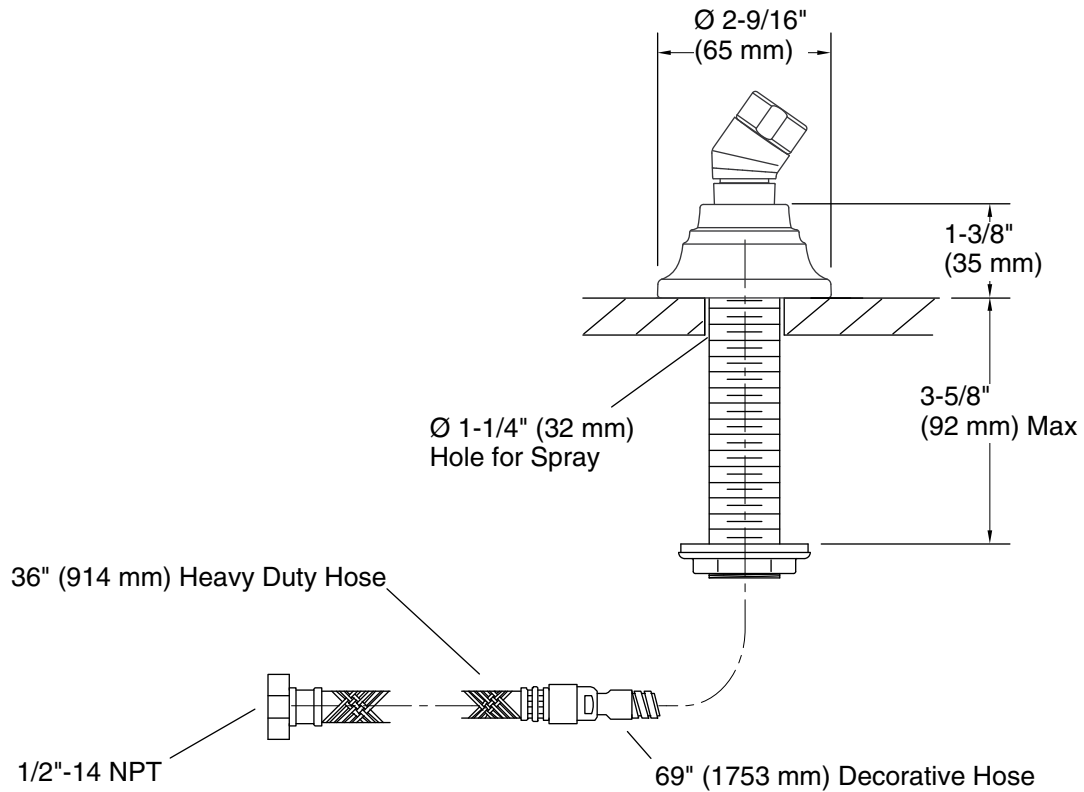

BANCROFT™

Installation Notes

Install this product according to the installation guide.

Product Diagram