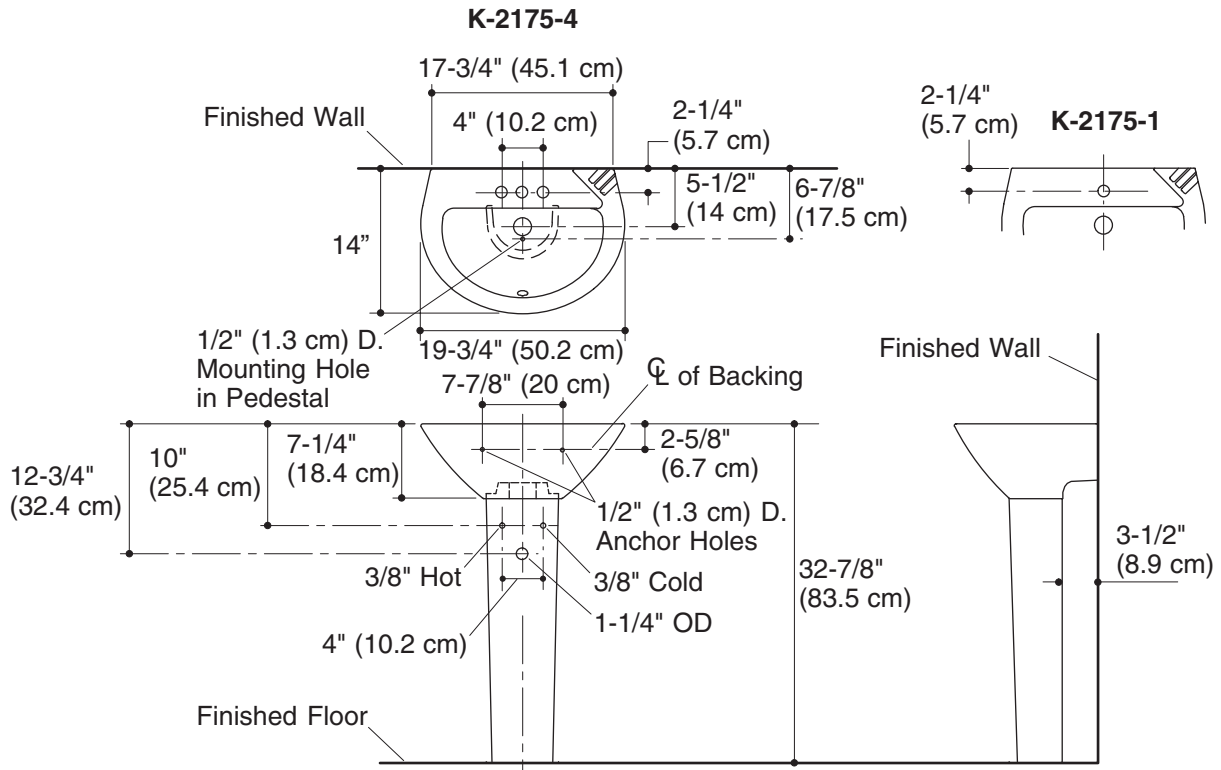

Technical Information

Fixture*:	basin area	water depth
Lavatory	16" (40.6 cm) x 9" (22.9 cm)	3-1/2" (8.9 cm)
Drain hole	1-3/4" (4.4 cm) D.	
* Approximate measurements for comparison only.		

Holes	K-2175-4	K-2175-1
Spout	1-1/4" (3.2 cm) D.	1-3/8" (3.5 cm) D.
Faucet	1-1/4" (3.2 cm) D.	

Included Components:	
Lavatory basin, 4" (10.2 cm) centers	K-2176-4
Lavatory basin, single-hole	K-2176-1
Pedestal	K-2177
Accessory pack	52204
Rubber pads	63069

Optional Components:	
Hollow wall pedestal lavatory mounting kit	1041816

Installation Notes

Install this product according to the installation guide.

Product Diagram