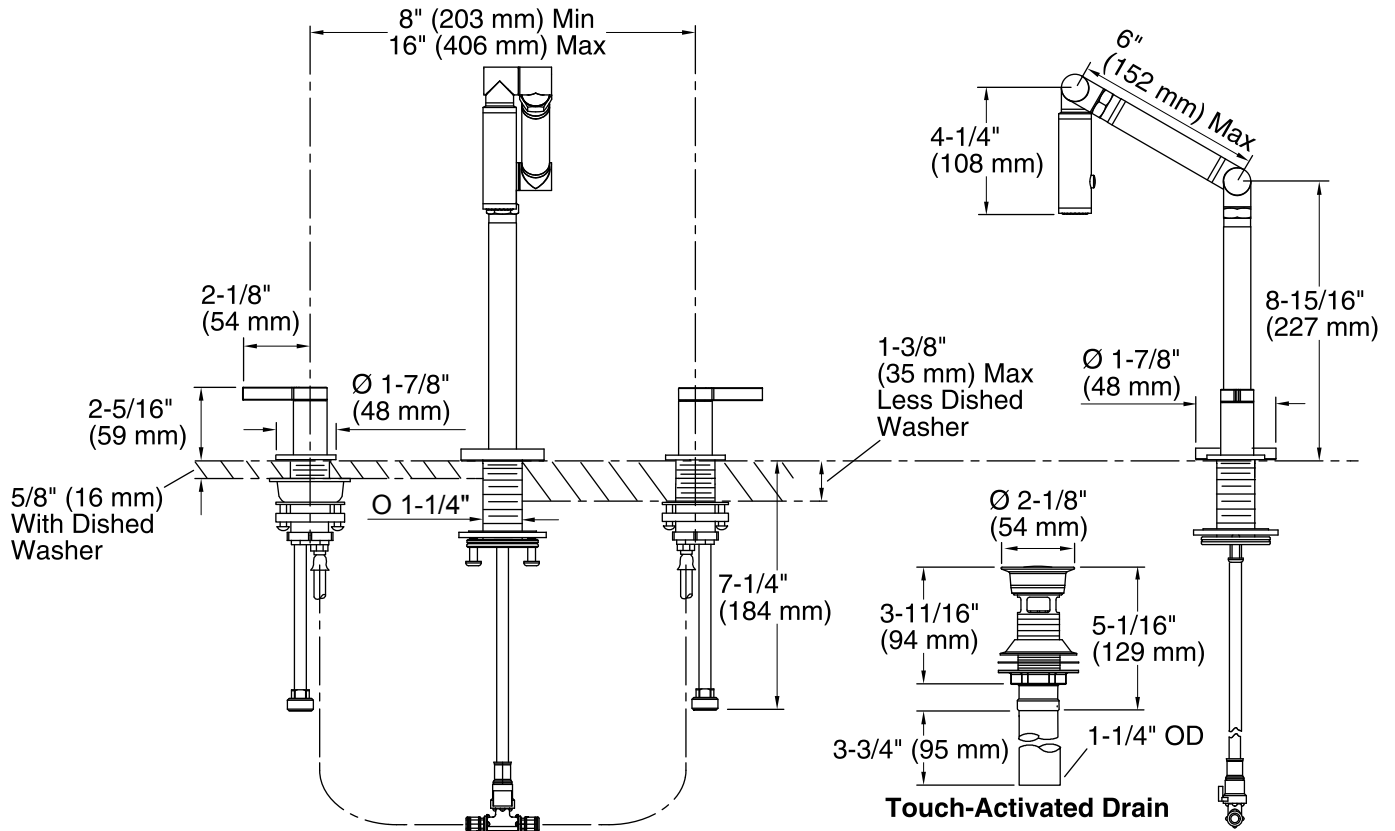

Features

- Silver tube.
- Articulating spout.
- Quarter-turn washerless ceramic disc valves.
- Integral sprayhead.
- For 8" (203 mm) or 16" (406 mm) centers.
- Variable spout reach from less than 2" (51 mm) to 6" (152 mm).
- Touch-activated drain with tailpiece and overflow.
- 1.5 gal/min (5.7 l/min) maximum flow rate [max at 60 psi (4.14 bar)].

Material

- Metal and carbon fiber construction.
- Brass valve bodies.

Optional Accessories

1131486

1191733 Deep Rough-in Kit

ADA CSA B651 OBC

Codes/Standards

ASME A112.18.1/CSA B125.1

CSA B651

OBC

KOHLER® Faucet Lifetime Limited Warranty

See website for detailed warranty information.

Technical Information

All product dimensions are nominal.

Drain included: YES
 Drain with overflow: YES
 Drain tailpiece included: YES

Faucet:

Flow rate: 1.5 gal/min (5.7 l/min)
 Pressure: 60 psi (4.1 bar)

Notes

Install this product according to the installation guide.

ADA, OBC, CSA B651 compliant when installed to the specific requirements of these regulations.