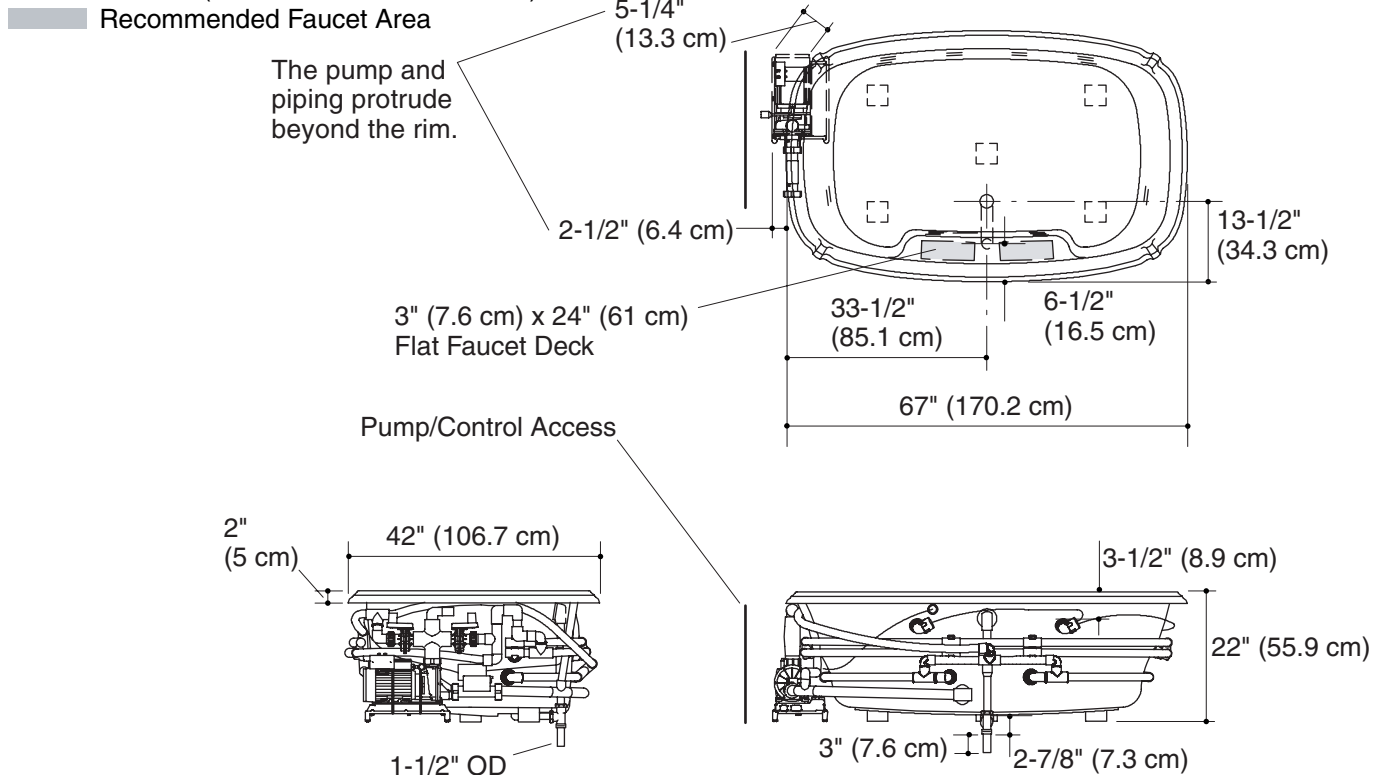

PORTRAIT®

Technical Information

Fixture*:	
Bathing well:	
Basin area, bottom	50" (127 cm) x 29" (73.7 cm)
Basin area, top	61" (154.9 cm) x 32" (81.3 cm)
Weight	140 lbs (64 kg)
To overflow:	
Water depth	16" (40.6 cm)
Capacity	100 gal (378.5 L)
* Approximate measurements for comparison only.	

Installation Notes

Install this product according to the installation guide.

Floor support under whirlpool must provide for a minimum of 47 lbs/square foot (230 kg/square meter) loading.

Hot water supply should be 70% of capacity or greater. Installations will vary.

If installing a rim-mount faucet, make sure there is no interference with drain overflow and circulating system before drilling any holes. Consult local and national codes for minimum air gap requirements if installing a spout on the faucet deck.

No change in measurements if connected with drain illustrated. (K-7161-AF or K-7161M-AF)

Product Diagram