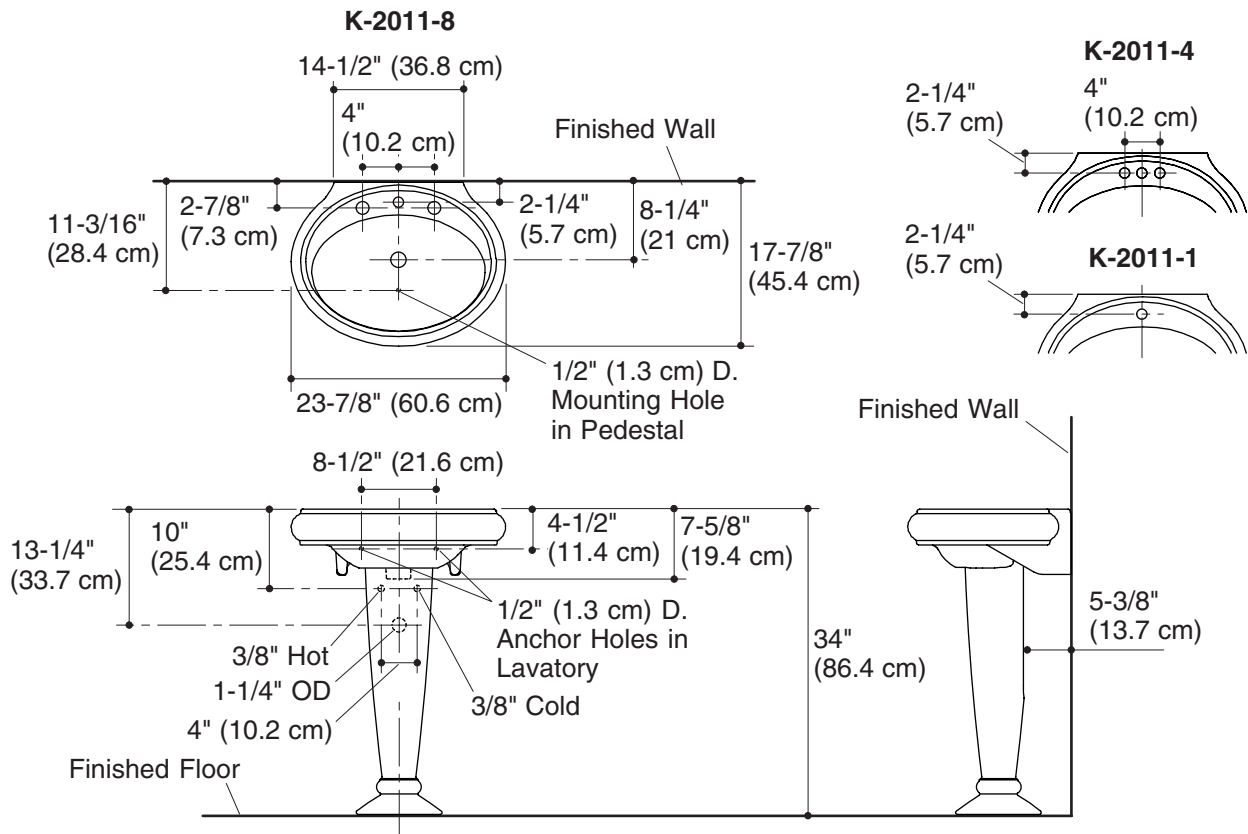

REVIVAL®

Technical Information

Fixture*:	basin area	water depth
Lavatory	18" (45.7 cm) x 11" (27.9 cm)	3-3/4" (9.5 cm)
Drain hole	1-3/4" (4.4 cm) D.	
* Approximate measurements for comparison only.		

Holes	K-2011-8	K-2011-4	K-2011-1
Spout	1-3/8" (3.5 cm) D.	1-1/4" (3.2 cm) D.	1-3/8" (3.5 cm) D.
Faucet	1-3/8" (3.5 cm) D.	1-1/4" (3.2 cm) D.	

Included Components:	
Lavatory basin, 8" (20.3 cm) centers	K-2008-8
Lavatory basin, 4" (10.2 cm) centers	K-2008-4
Lavatory basin, single-hole	K-2008-1
Pedestal	K-2003
Rubber pads	63069
Accessory pack	84017

Optional Components:

Hollow wall pedestal lavatory mounting kit	1041816

Installation Notes

Install this product according to the installation guide.

Product Diagram