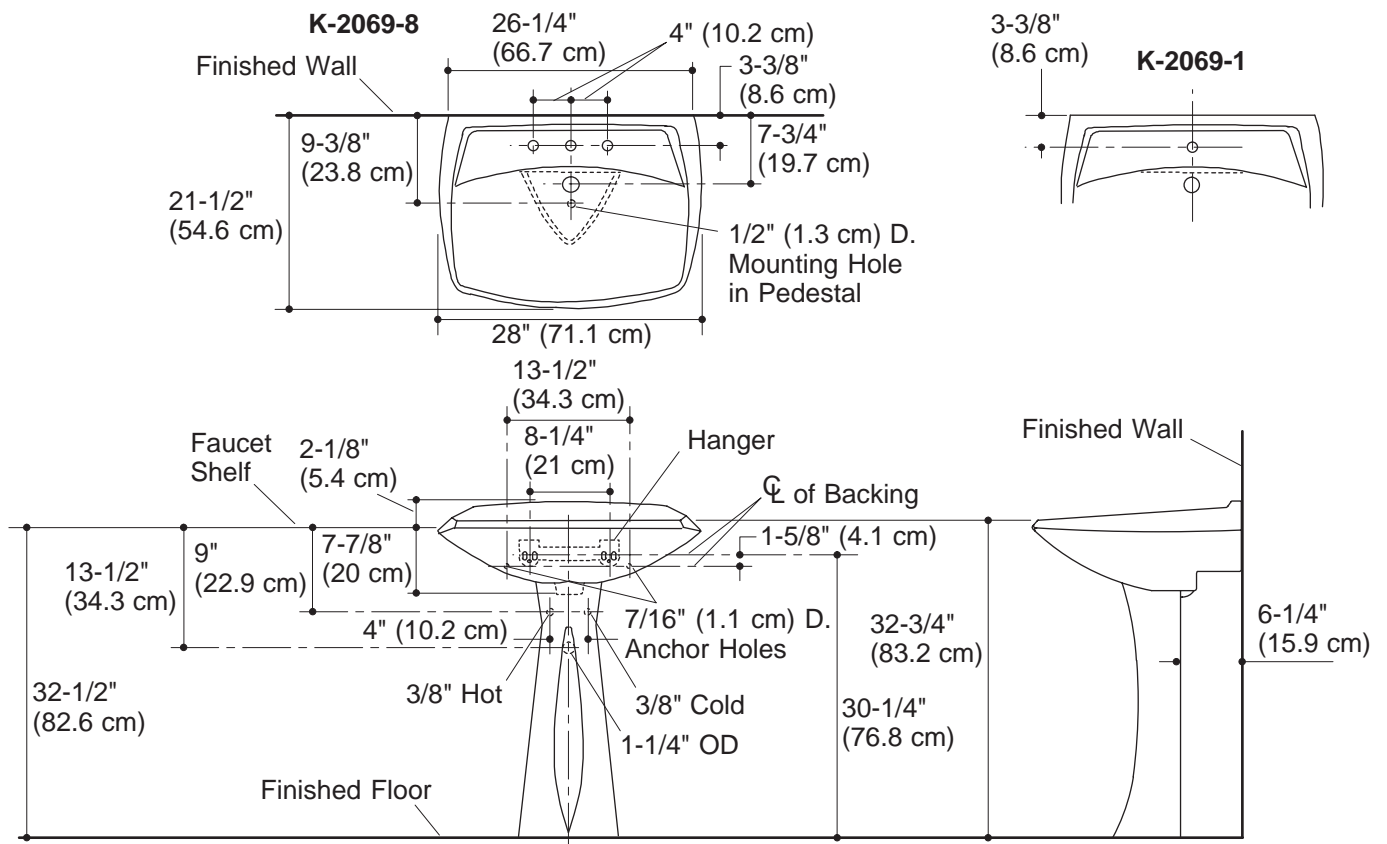

CHARDONNAY™

Technical Information

Fixture*:	basin area	water depth
Lavatory	25" (63.5 cm) x 15" (38.1 cm)	4-3/4" (12.1 cm)
Drain hole	1-3/4" (4.4 cm) D.	
* Approximate measurements for comparison only.		

Holes	K-2069-8	K-2069-1
Spout	1-3/8" (3.5 cm) D.	1-3/8" (3.5 cm) D.
Faucet	1-3/8" (3.5 cm) D.	

Included Components:	
Lavatory basin, 8" (20.3 cm) centers	K-2130-8
Lavatory basin, single-hole	K-2130-1
Pedestal	K-2132
Hanger	64839
Rubber pads	63069

Optional Components:	
Hollow wall pedestal lavatory mounting kit	1041816

Installation Notes

Install this product according to the installation guide.

Product Diagram