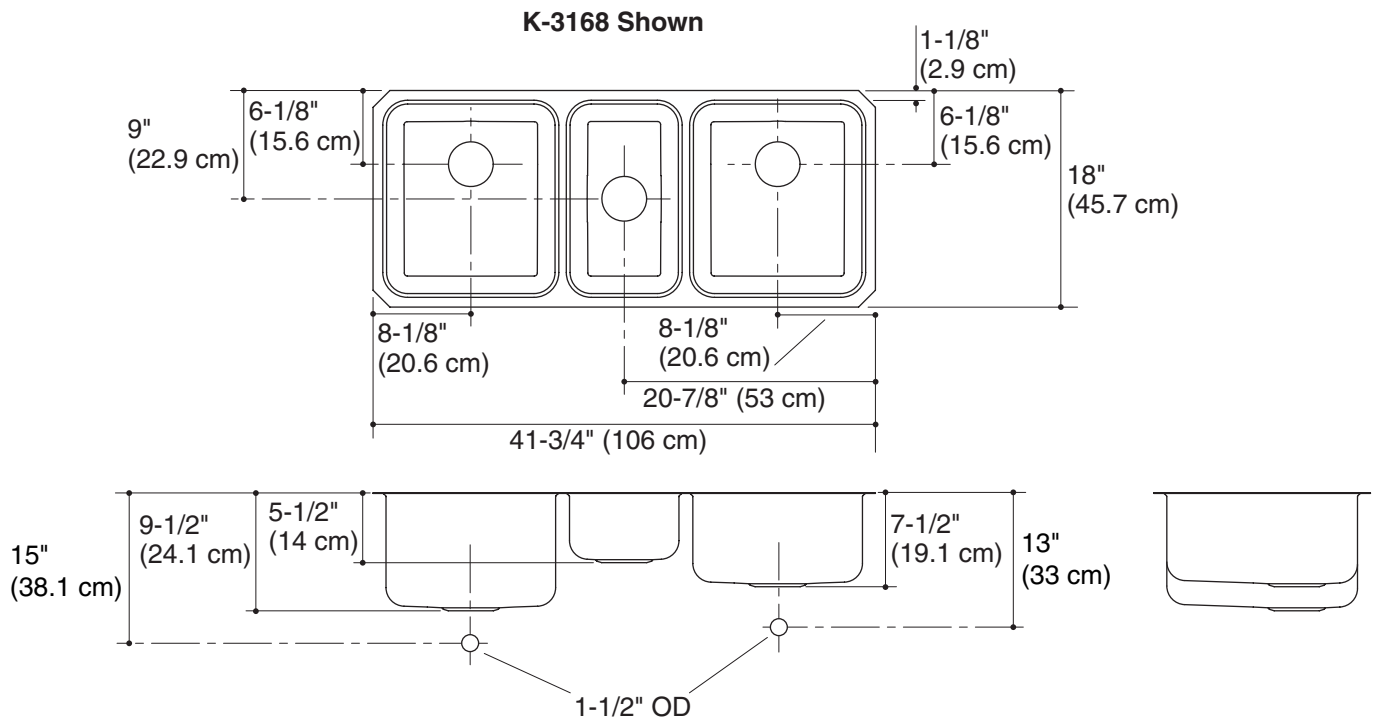

UNDERTONE®

Technical Information

Dimensions shown for K-3168; sink dimensions are opposite for K-3168-L.		
Fixture:*	Basin area	Water depth
Sink, left	14" (35.6 cm) x 16" (40.6 cm)	9-1/2" (24.1 cm)
Sink, right	14" (35.6 cm) x 16" (40.6 cm)	7-1/2" (19.1 cm)
Disposal, center	9" (22.9 cm) x 16" (40.6 cm)	5-1/2" (14 cm)
Drain Holes	3-5/8" (9.2 cm) D.	
* Approximate measurements for comparison only.		
Included components:		
Hardware kit (4 required)	91915	
Cut-out template	1023160-7	

Installation Notes

Install this product according to the installation guide.

NOTICE: The countertop manufacturer or cutter **must** use the cut-out template provided with the product, or a current one provided by the Kohler Co. (Call 1-800-4-KOHLER.) Kohler Co. is not responsible for cut-out errors when the incorrect cut-out template is used.

Product Diagram