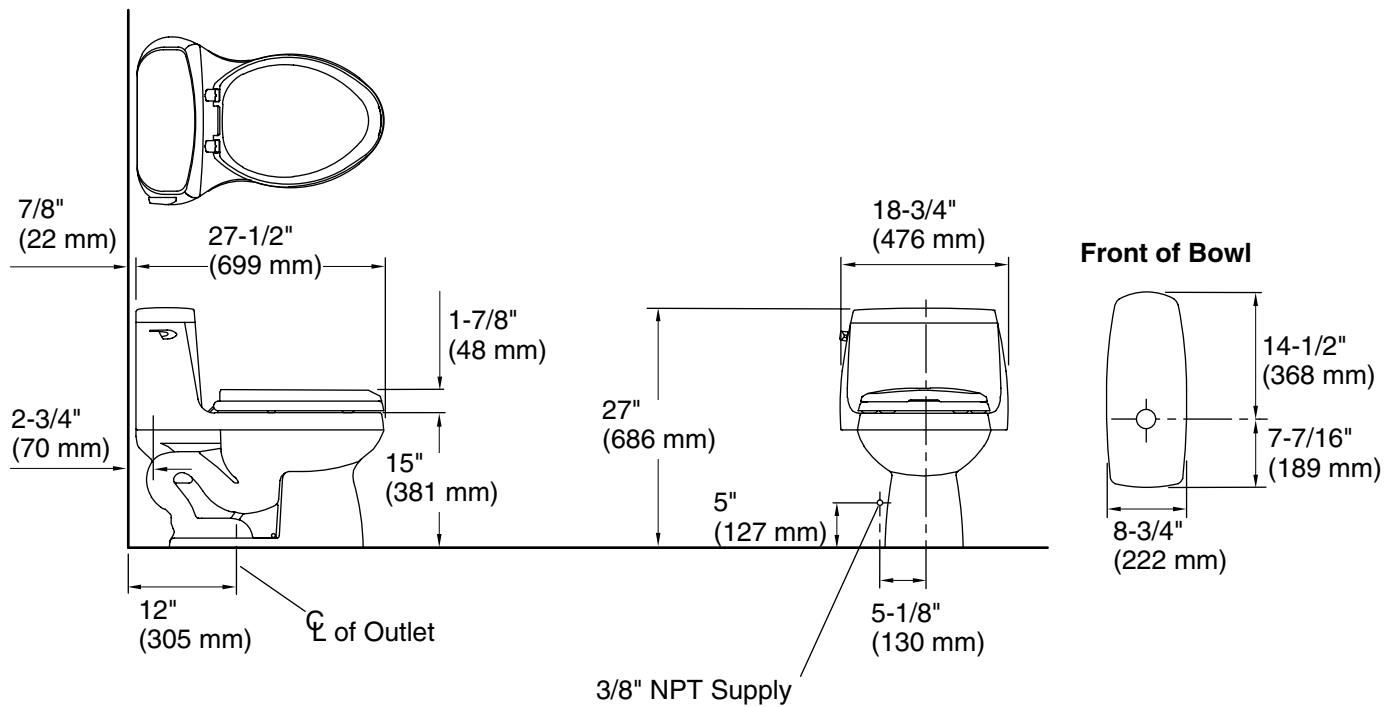

Features

- Vitreous china
- Elongated bowl
- Ingenium® flushing system
- One-piece
- Includes polished chrome trip lever, seat and cover
- Less supply
- EPDM flapper
- 12" (305 mm) rough-in
- 1.6 gpf (6 lpf)
- 2" (51 mm) glazed trapway
- 9-3/4" (248 mm) x 8-3/4" (222 mm) water area
- 27-1/2" (699 mm) x 18-3/4" (476 mm) x 27" (686 mm)

Product Specification:

The elongated bowl one-piece toilet shall be made of vitreous china. Toilet shall be 27-1/2" (699 mm) in length, 18-3/4" (476 mm) in width, and 27" (686 mm) in height with a 9-3/4" (248 mm) x 8-3/4" (222 mm) water area. Toilet shall be 1.6 gpf (6 lpf) with Ingenium® flushing system. Toilet shall have 12" (305 mm) rough-in, 2" (51 mm) glazed trapway, and EPDM flapper. Toilet shall include polished chrome trip lever, seat and cover. Toilet shall be less supply. Toilet shall be Kohler Model K-3323-_____.

SANTA ROSA™

Technical Information

Fixture:	
Configuration	one-piece, elongated
Water per flush	1.6 gpf (6 lpf)
Passageway	2" (51 mm)
Water area	9-3/4" (248 mm) x 8-3/4" (222 mm)
Water depth from rim	6-1/4" (159 mm)
Seat post hole centers	5-1/2" (140 mm)

Product Diagram