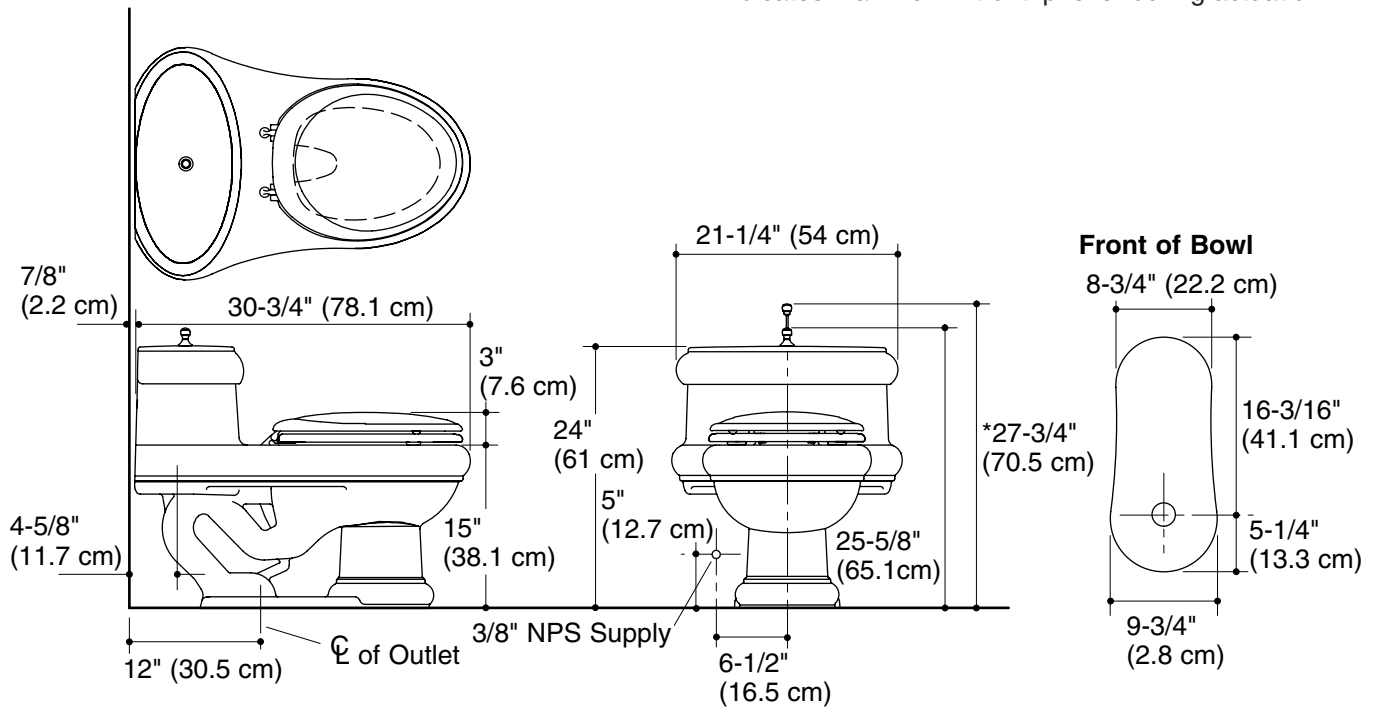

REVIVAL®

Technical Information

Fixture:	
Configuration	one-piece, elongated
Water per flush	1.6 gallons (6 L)
Passageway	2" (5.1 cm)
Water area	10-1/4" (26 cm) x 6-7/8" (17.5 cm)
Water depth from rim	5-7/8" (14.9 cm)
Seat post hole centers	5-1/2" (14 cm)

Included components:	
Toilet less trim	K-3612
Tank cover	1000832
Seat	K-4615
Flush actuator	K-9447
Bolt cap accessory pack	52048
Tank accessory pack	84301

Installation Notes

Install this product according to the installation guide.

* Indicates maximum lift of trip lever during actuation.

Product Diagram